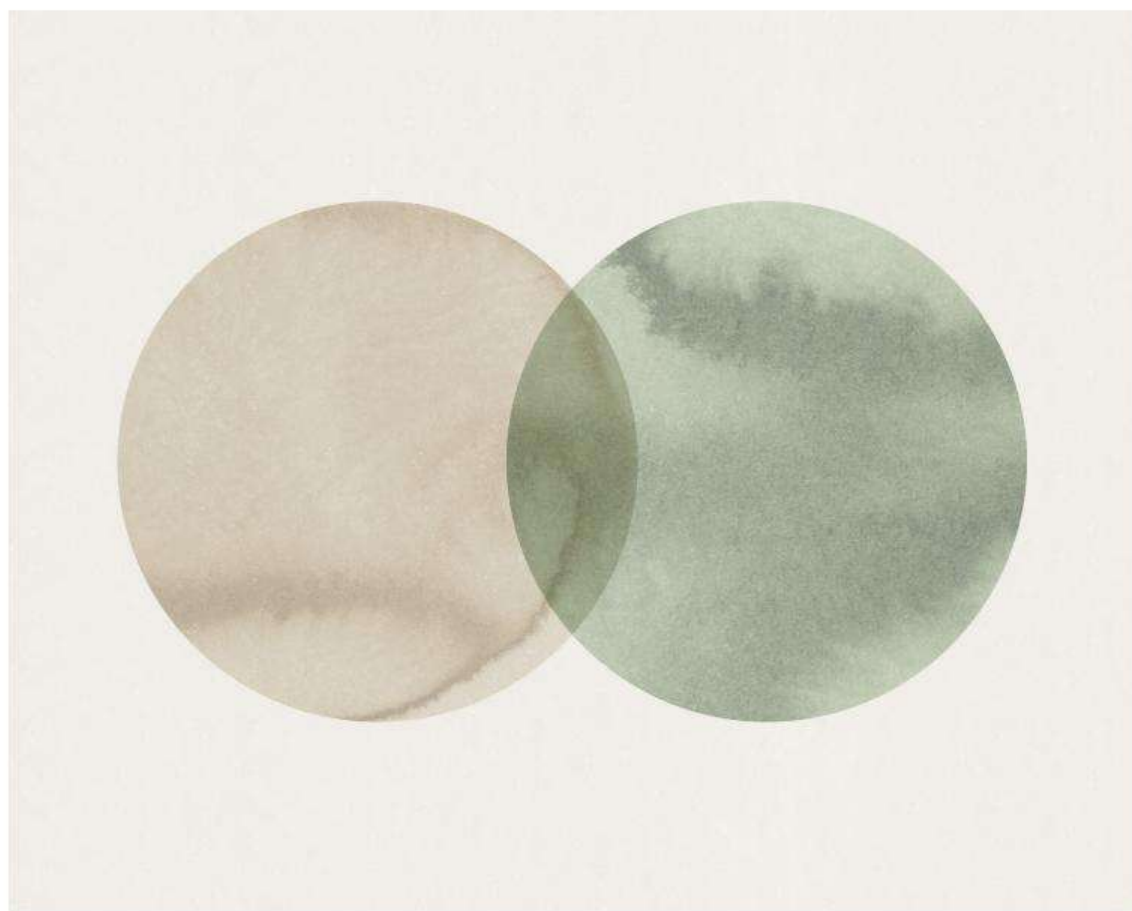

**TERRAIN – R18371 EARTH, R18372 PASTEL**

Graceful flowing white lines and shapes in pastel tones create a playful and artistic backdrop.

**STRIPES – R18421 SAND, R18422 GRAPHITE**

Because I am a print designer I interpreted fringing into a print. It is so perfect for Rebel Walls! Exotic zig zag fringing hangs from a jewelled braid.

**ECLIPSE – R18332 RED BLUE, R18331 BEIGE GREEN**

Eclipse is an abstract yet simplistic pattern, giving a soothing but graphical look. Eclipse is a definite eye-catcher. Two spheres meet, creating a bold yet serene background.