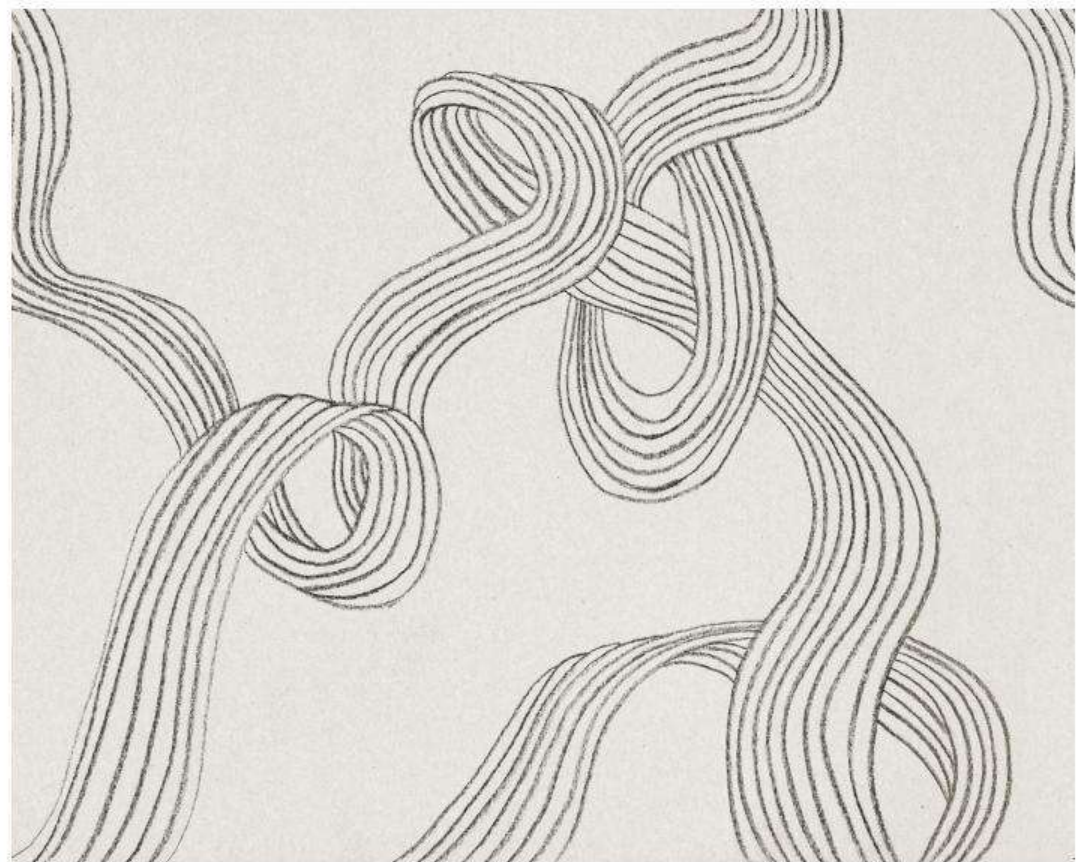

STRIPES – R18421 SAND, R18422 GRAPHITE

Because I am a print designer I interpreted fringing into a print. It is so perfect for Rebel Walls! Exotic zig zag fringing hangs from a jewelled braid.