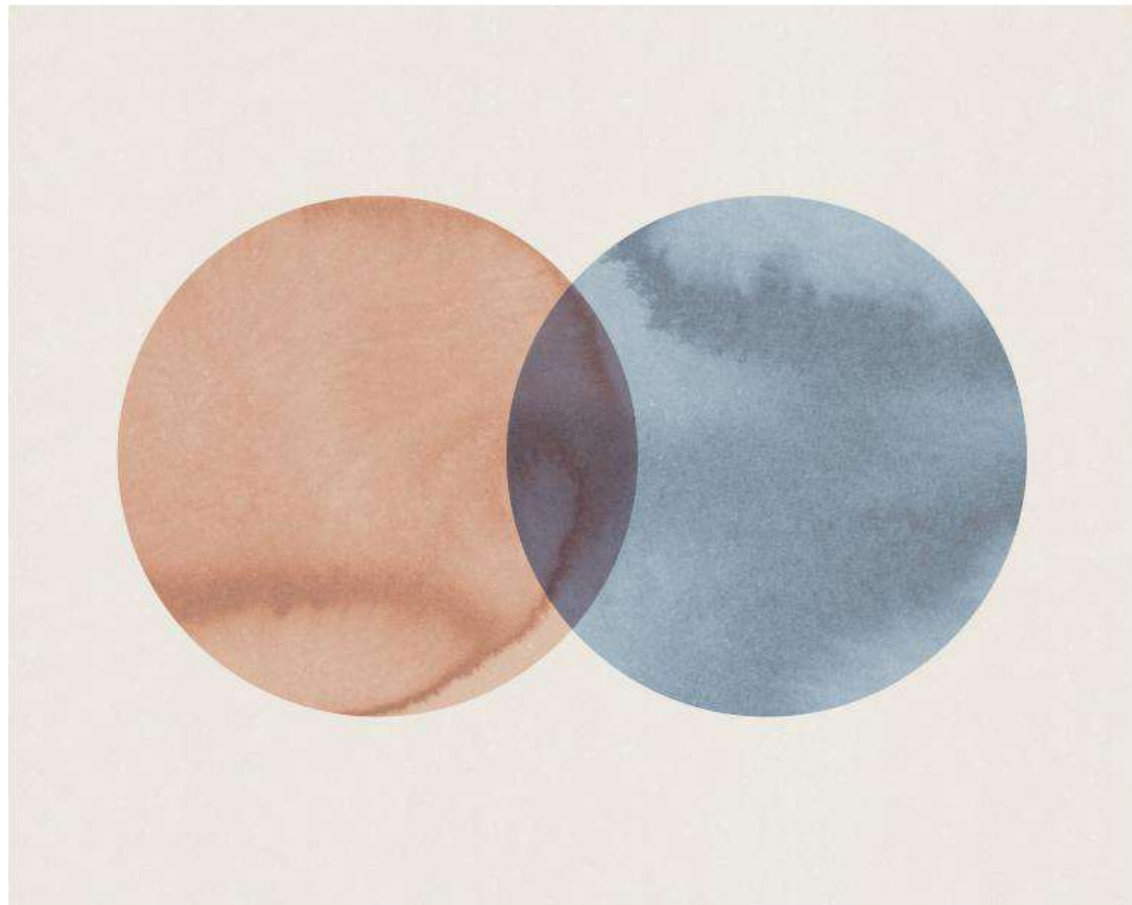

**TERRAIN – R18371 EARTH, R18372 PASTEL**

Graceful flowing white lines and shapes in pastel tones create a playful and artistic backdrop.

**STRIPES – R18421 SAND, R18422 GRAPHITE**

Because I am a print designer I interpreted fringing into a print. It is so perfect for Rebel Walls! Exotic zig zag fringing hangs from a jewelled braid.

**ECLIPSE – R18332 RED BLUE, R18331 BEIGE GREEN**

Eclipse is an abstract yet simplistic pattern, giving a soothing but graphical look. Eclipse is a definite eye-catcher. Two spheres meet, creating a bold yet serene background.