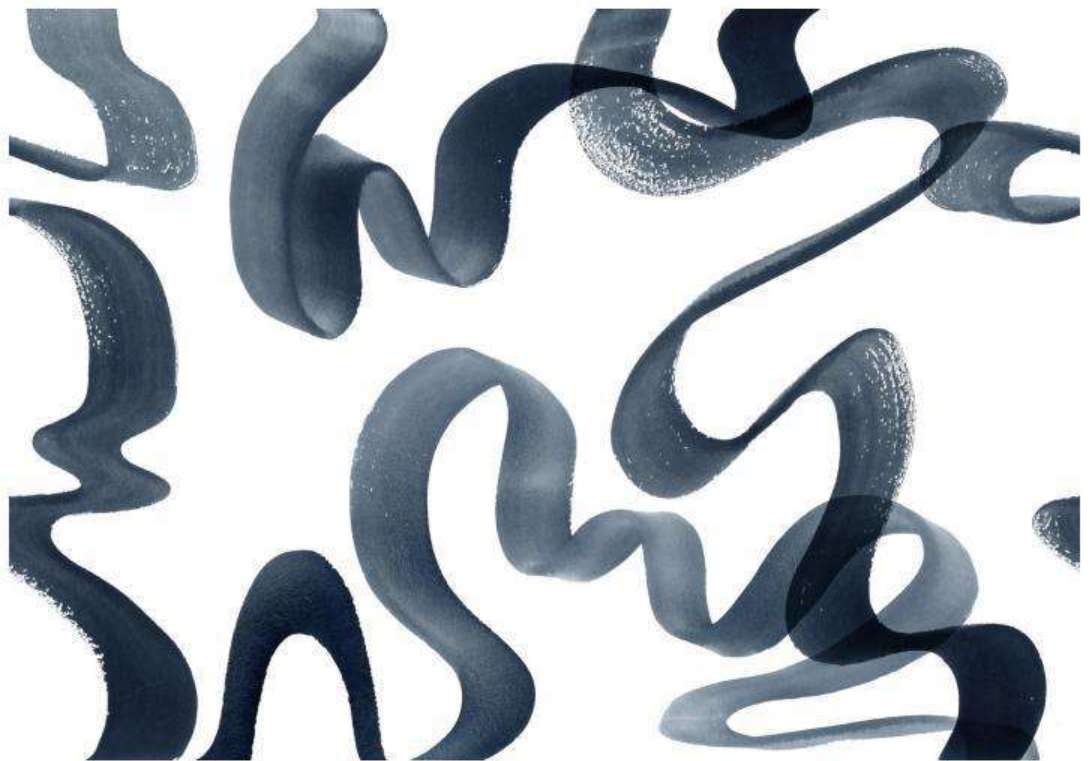

**ECLIPSE – R18332 RED BLUE, R18331 BEIGE GREEN**

Eclipse is an abstract yet simplistic pattern, giving a soothing but graphical look. Eclipse is a definite eye-catcher. Two spheres meet, creating a bold yet serene background.

**BRUSH – R18321 GREIGE, R18322 LIGHT BLUE**

Bold brushstrokes create a vivid yet soothing setting for your interior design.

**ASANA** – R17021 DUSTY PINK, R17022 OCEAN BLUE, R17023 GREEN

The artist of this painting has left her mark, adding a human touch in the visible brushstrokes.

**GROW** – R18381 LILAC, R18382 AMBER

Delicate leaves trying to reach for the sun. A really nice backdrop to any room!

**RUBY – R18391 BLUE, R18392 AMBER**

Ruby has a really lush and organic look. The impressive size makes it hard to miss this statement piece. A definite must-have for any rebel.

**WAVES – R18351 GREEN , R18352 INK**

Show your creative side with our wall mural, Flow. A confident brushstroke in ink makes this a bold but balanced detail on a picture wall.

STROKE – R18411 INK, R18412 SAND