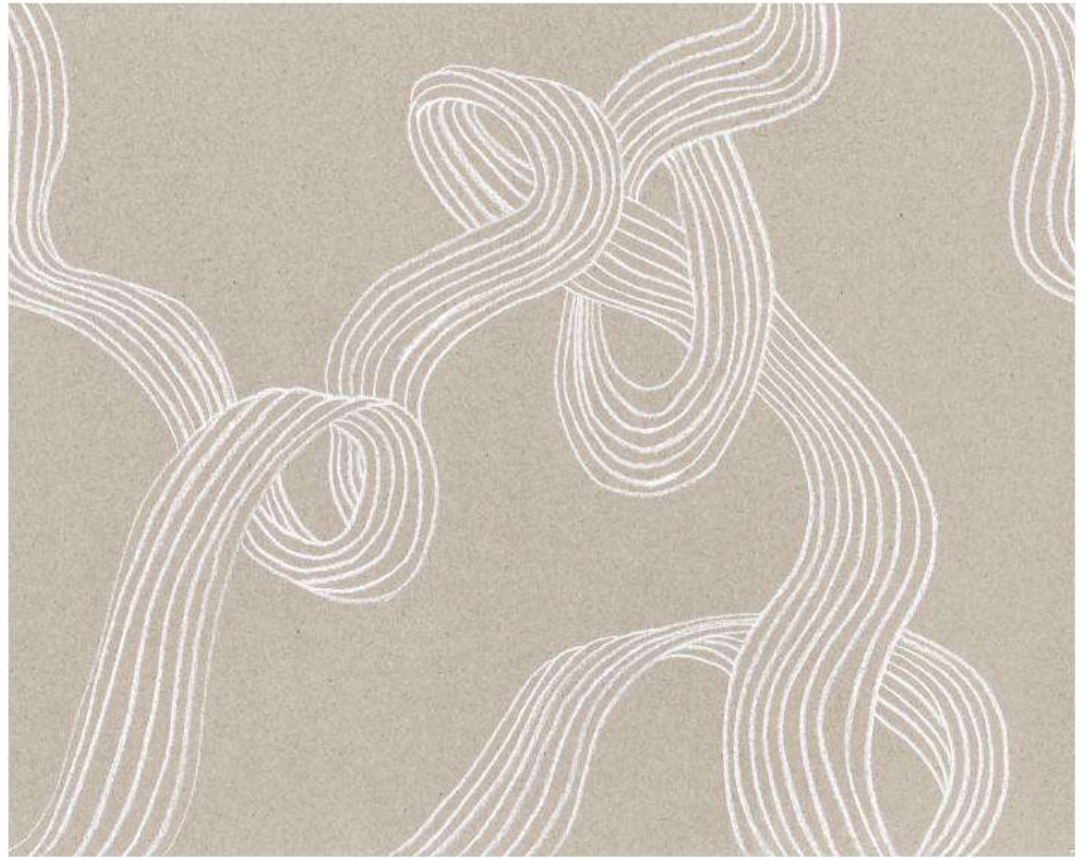

STRIPES – R18421 SAND, R18422 GRAPHITE

Because I am a print designer I interpreted fringing into a print. It is so perfect for Rebel Walls! Exotic zig zag fringing hangs from a jewelled braid.