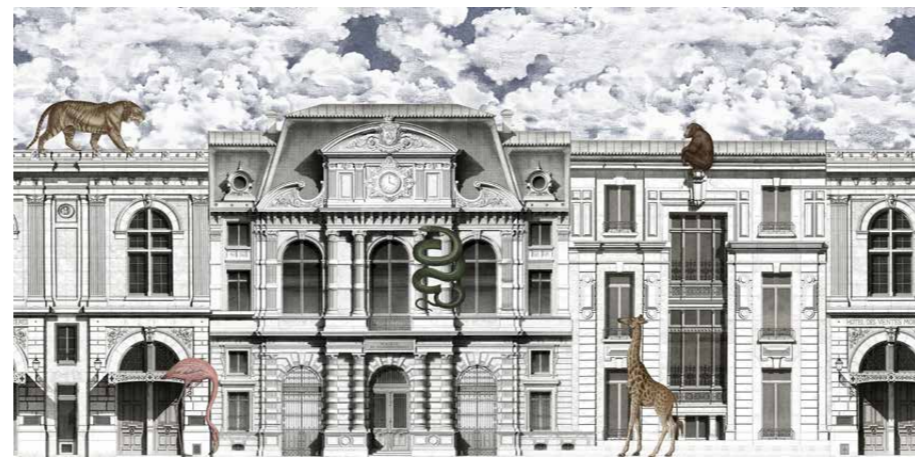

R17172 | ANIMAL AVENUE, COLORFUL