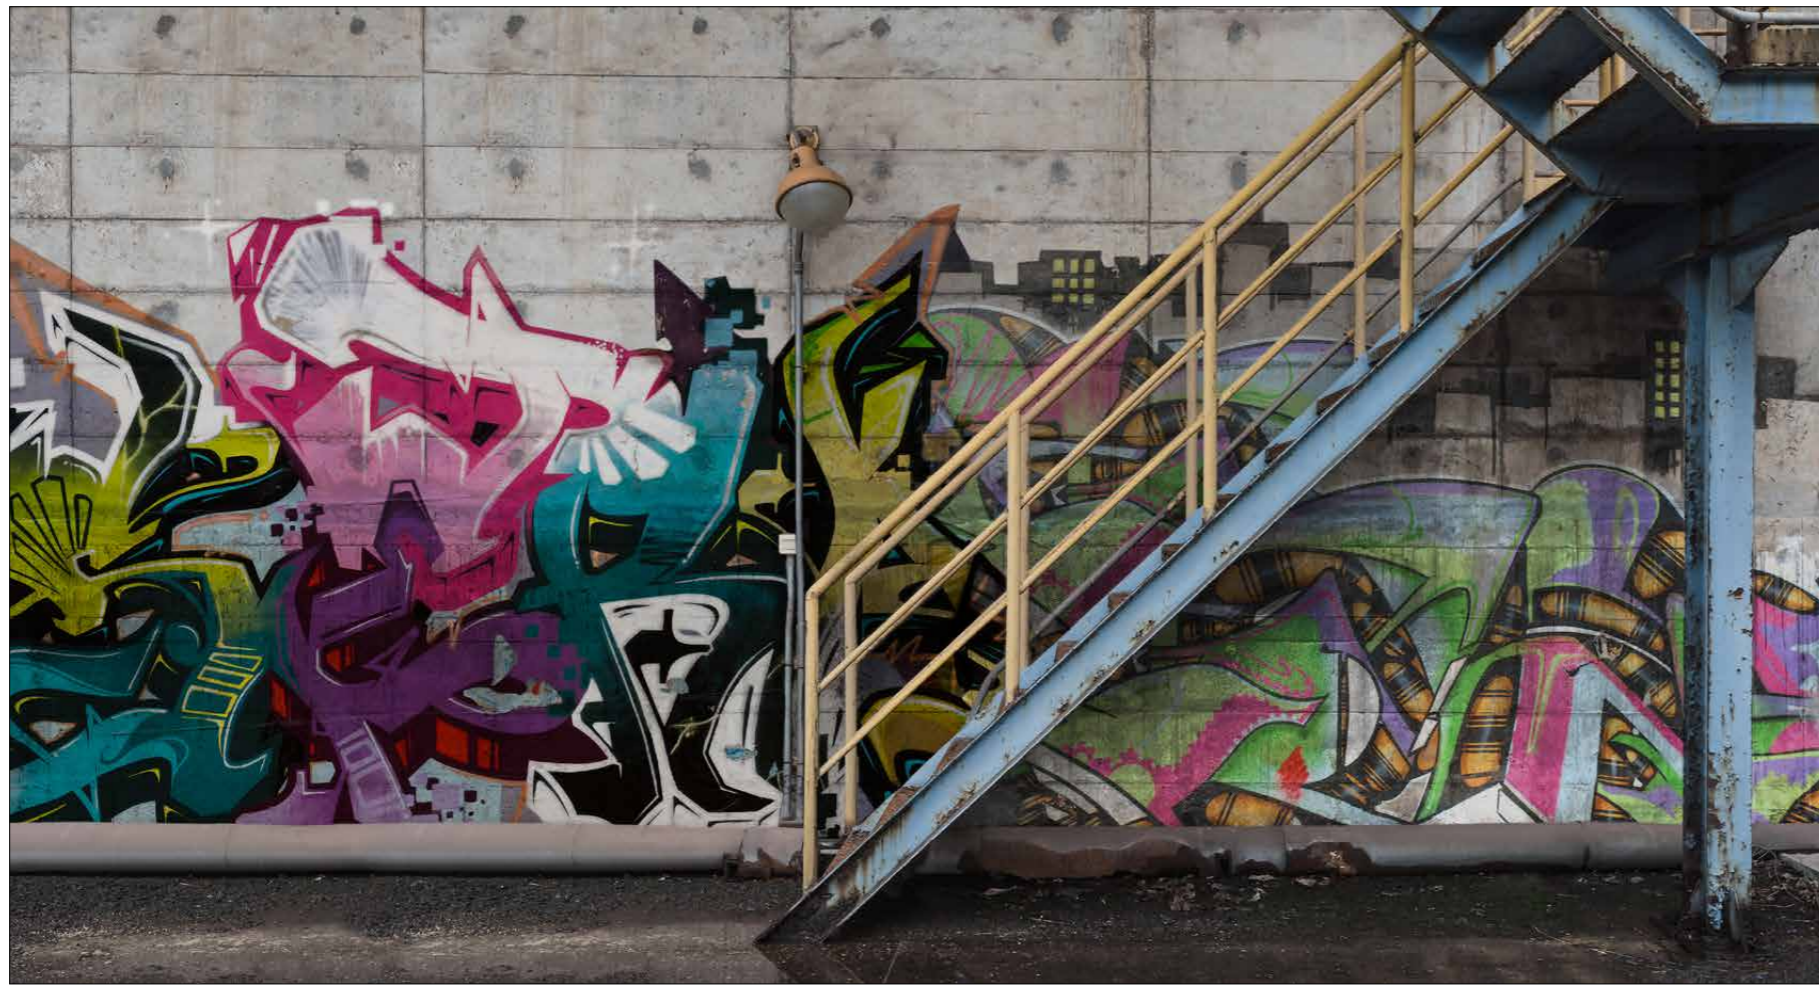

R16961

STAIRWAY GRAFFITI

We all have them. Places around the city where we normally meet up with our friends to either just sit and talk for a while or to move on to another destination together. If you are into street art, perhaps this graffiti wall mural is something for you.