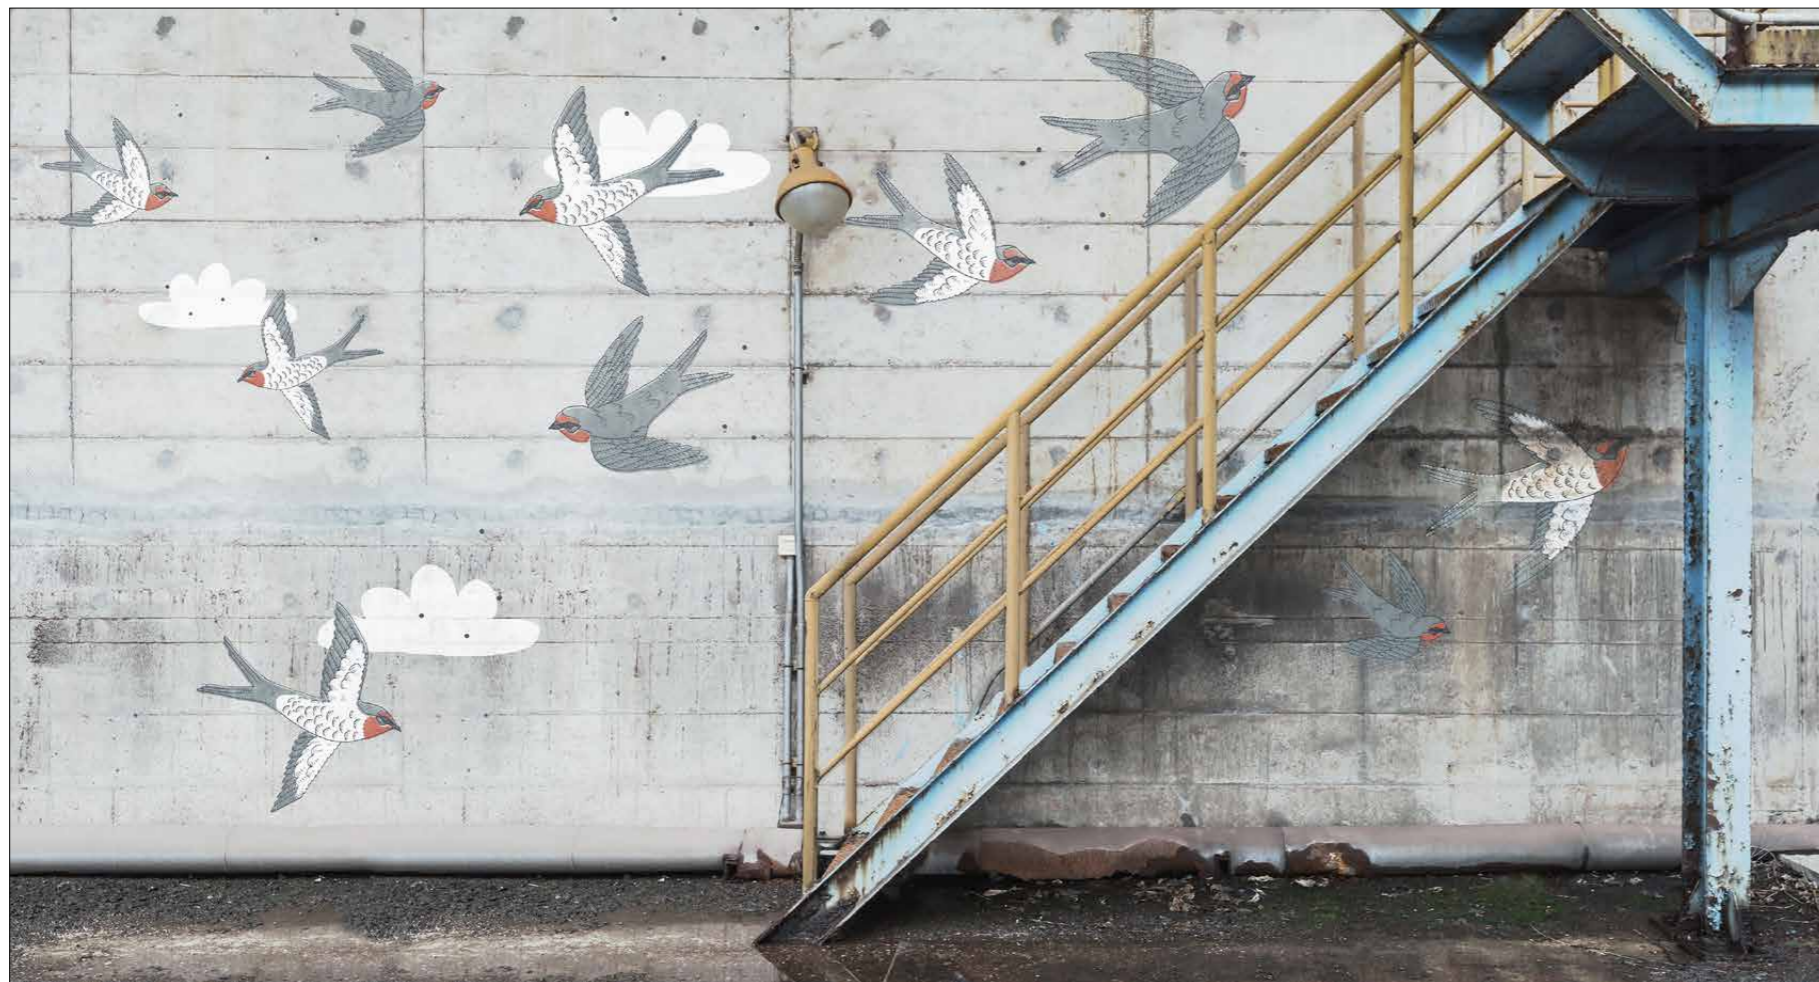

STAIRWAY GRAFFITI

We all have them. Places around the city where we normally meet up with our friends to either just sit and talk for a while or to move on to another destination together. If you are into street art, perhaps this graffiti wall mural is something for you.

R16962