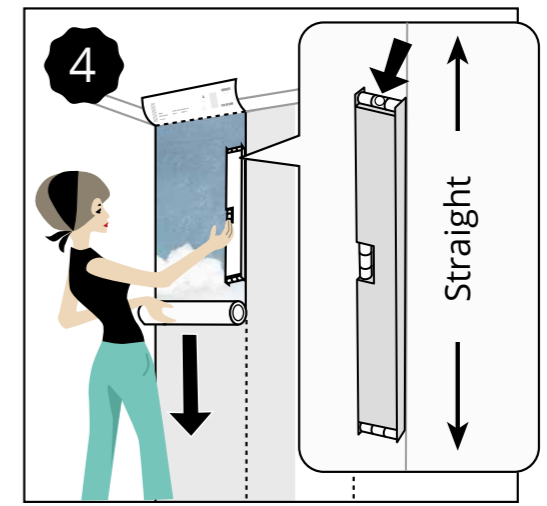

R16881 

HANGING INSTRUCTIONS

Follow these hanging instructions and your wallpaper will be up in no time!

→↔ = STRAIGHT MATCH

1

45 CM

PLAY | OVERVIEW

R = REPEATABLE