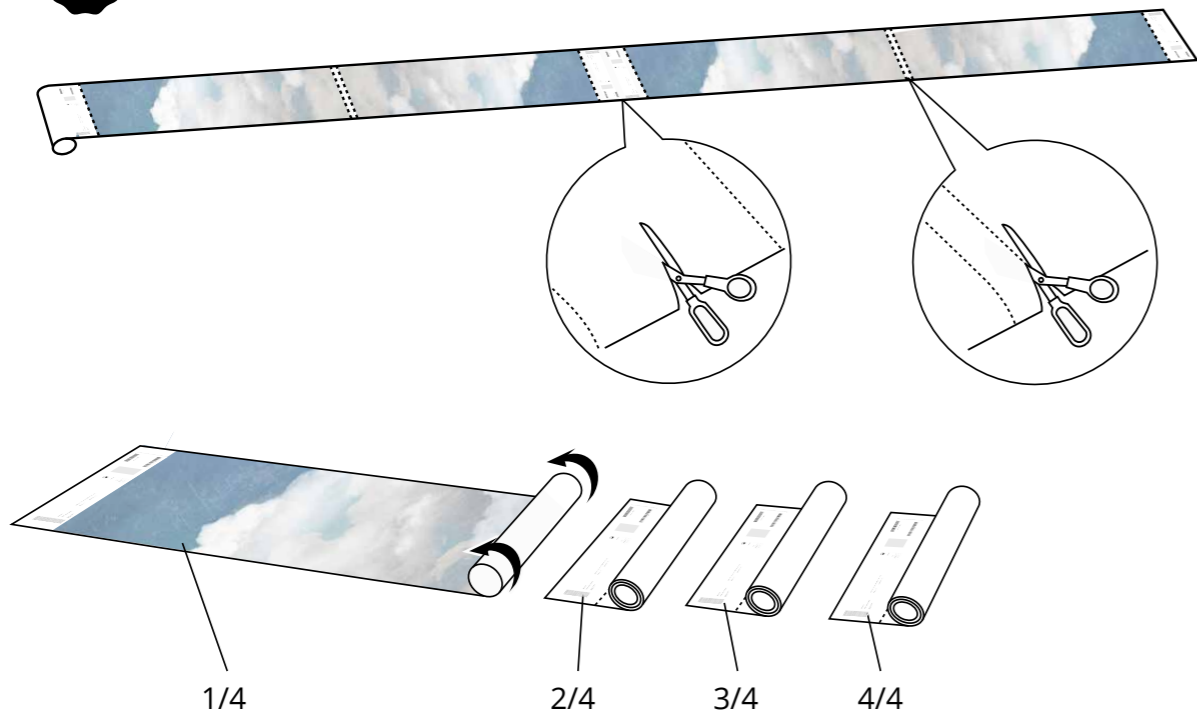

R16881 

HANGING INSTRUCTIONS

Follow these hanging instructions and your wallpaper will be up in no time!

→↔ = STRAIGHT MATCH

1

45 CM

PLAY | OVERVIEW

R = REPEATABLE