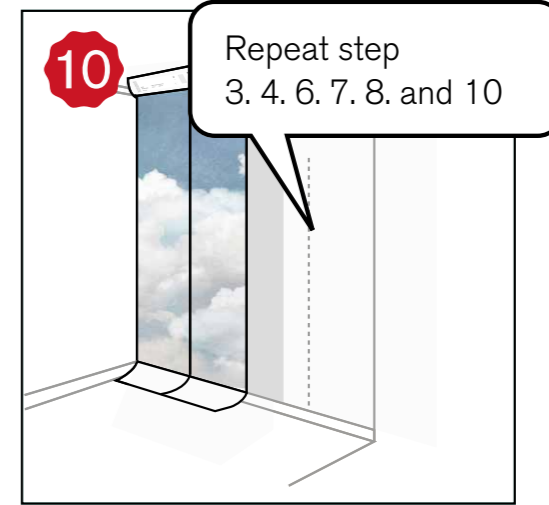

R16851

HANGING INSTRUCTIONS

Follow these hanging instructions and your wallpaper will be up in no time!

→← = STRAIGHT MATCH

1

45 CM

SCANDINAVIA | OVERVIEW

R16641 | FOREST BATH