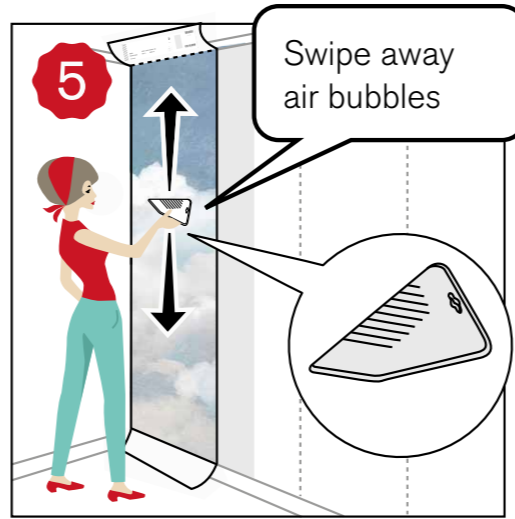

R16851

HANGING INSTRUCTIONS

Follow these hanging instructions and your wallpaper will be up in no time!

→← = STRAIGHT MATCH

1

45 CM

SCANDINAVIA | OVERVIEW

R16641 | FOREST BATH