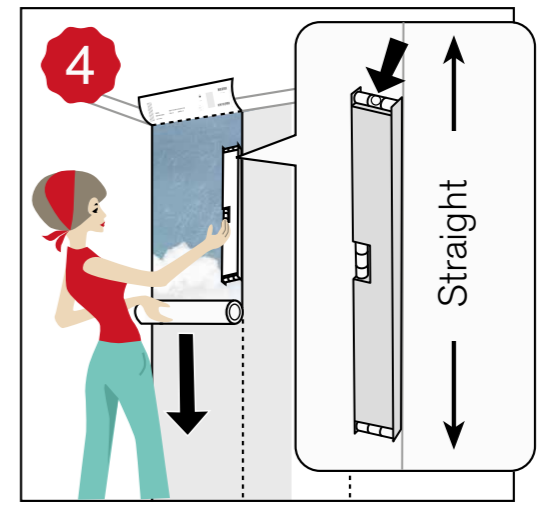

R16851

HANGING INSTRUCTIONS

Follow these hanging instructions and your wallpaper will be up in no time!

→← = STRAIGHT MATCH

1

45 CM

SCANDINAVIA | OVERVIEW

R16641 | FOREST BATH