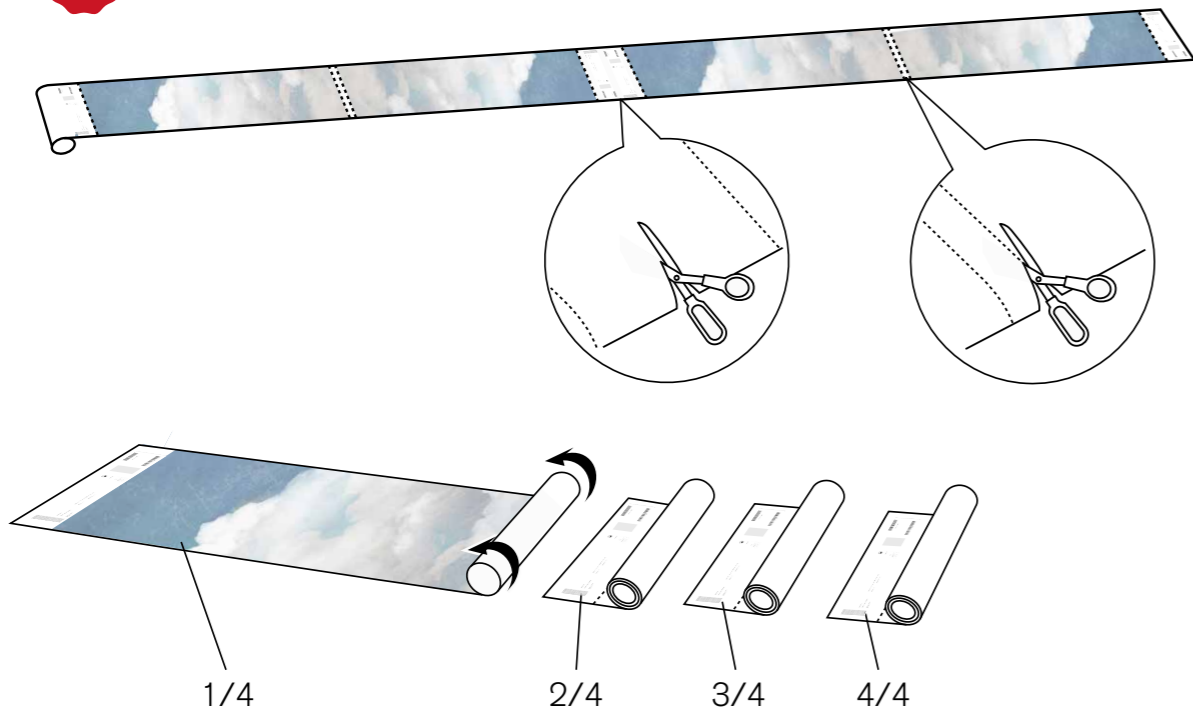

R16851

HANGING INSTRUCTIONS

Follow these hanging instructions and your wallpaper will be up in no time!

→← = STRAIGHT MATCH

1

45 CM

SCANDINAVIA | OVERVIEW

R16641 | FOREST BATH