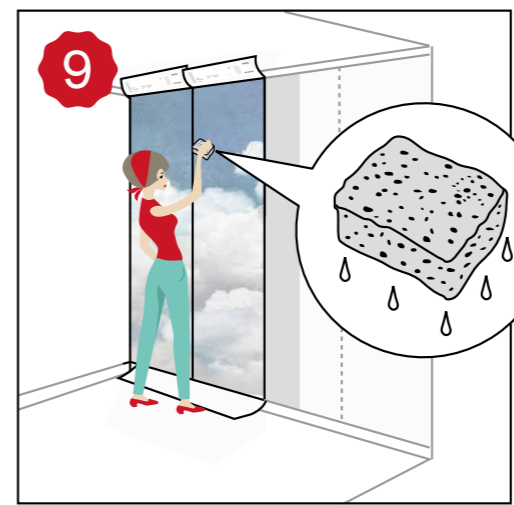

R16851

HANGING INSTRUCTIONS

Follow these hanging instructions and your wallpaper will be up in no time!

→← = STRAIGHT MATCH

1

45 CM

SCANDINAVIA | OVERVIEW

R16641 | FOREST BATH