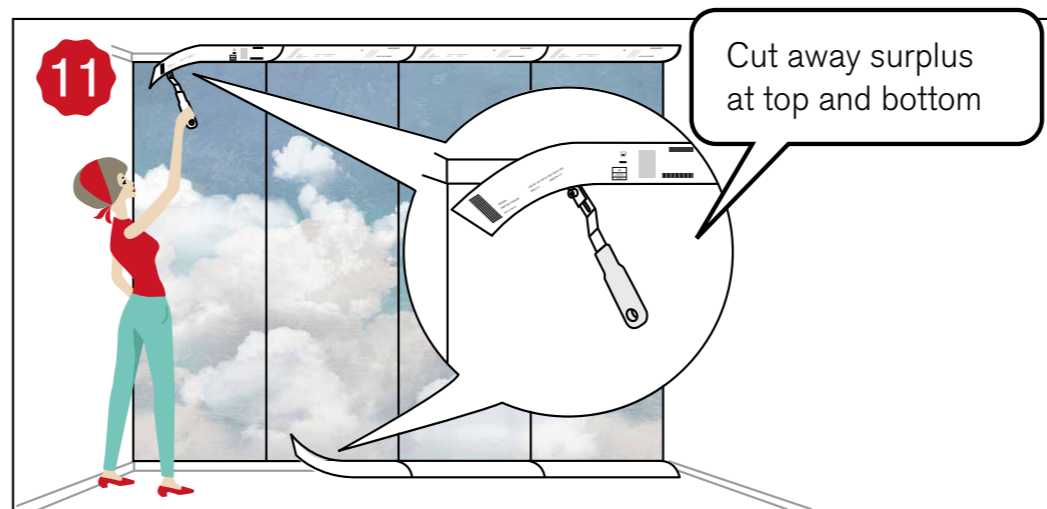

R16851

HANGING INSTRUCTIONS

Follow these hanging instructions and your wallpaper will be up in no time!

→← = STRAIGHT MATCH

1

45 CM

SCANDINAVIA | OVERVIEW

R16641 | FOREST BATH