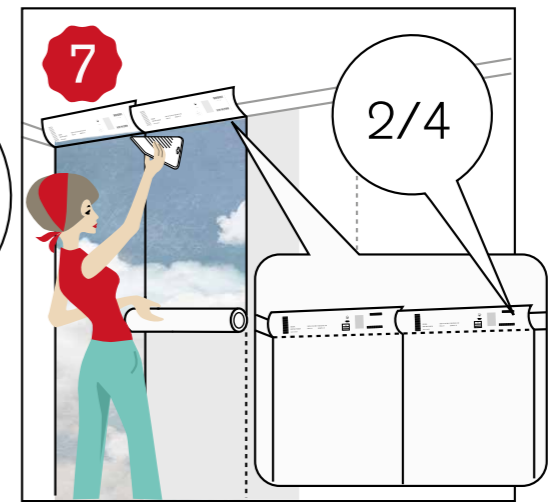

R16851

HANGING INSTRUCTIONS

Follow these hanging instructions and your wallpaper will be up in no time!

→← = STRAIGHT MATCH

1

45 CM

SCANDINAVIA | OVERVIEW

R16641 | FOREST BATH