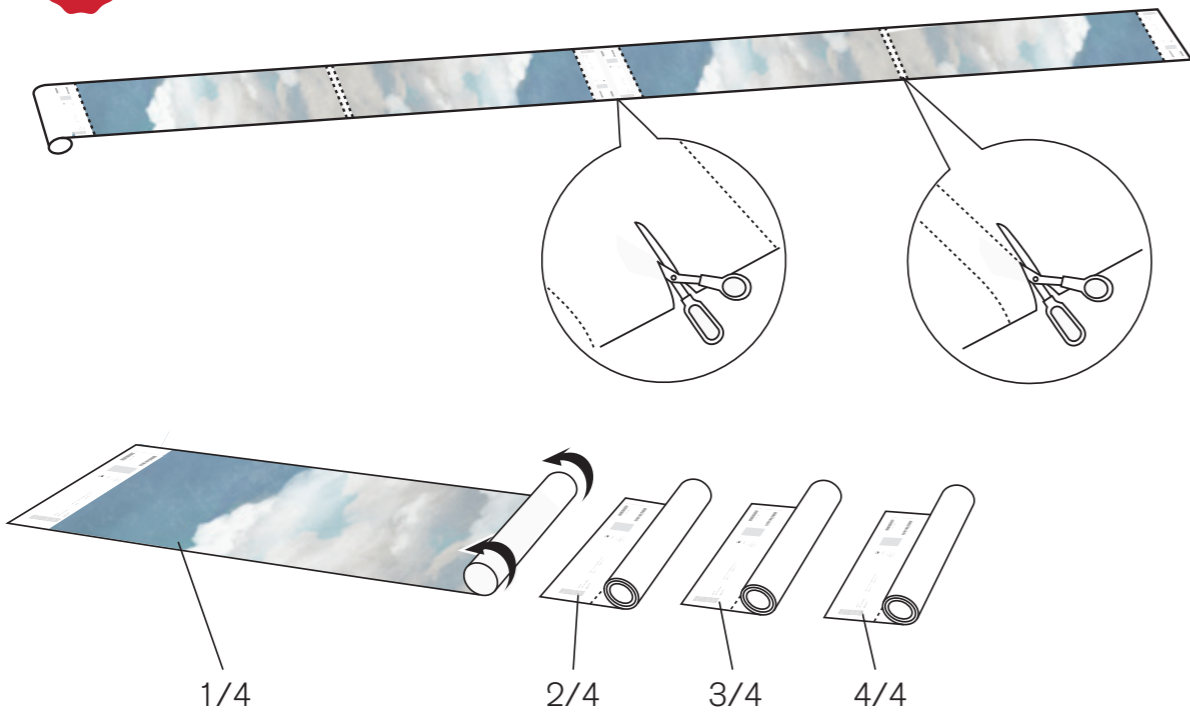

HANGING INSTRUCTIONS

Follow these hanging instructions and your wallpaper will be up in no time!

→|← = STRAIGHT MATCH

1

45 CM