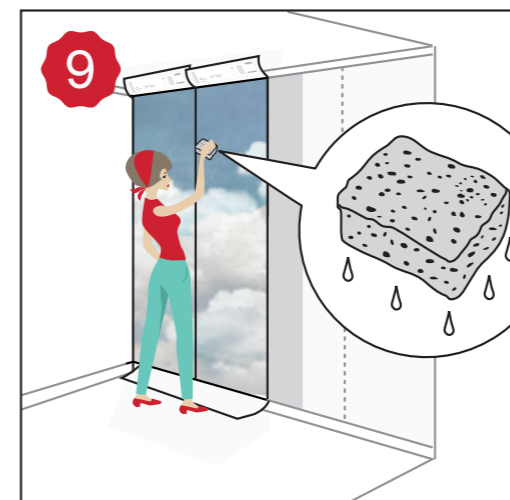

HANGING INSTRUCTIONS

Follow these hanging instructions and your wallpaper will be up in no time!

→|← = STRAIGHT MATCH

1

45 CM