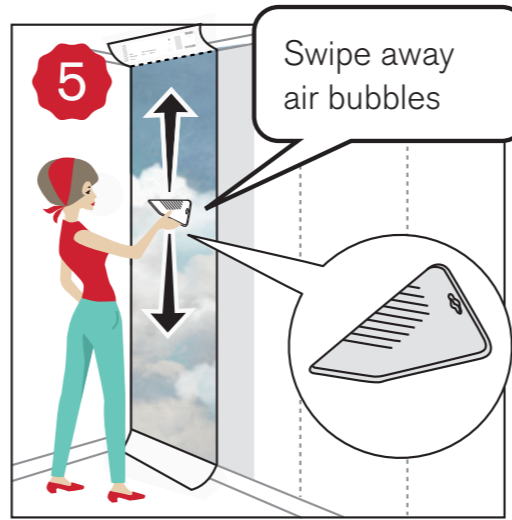

HANGING INSTRUCTIONS

Follow these hanging instructions and your wallpaper will be up in no time!

→|← = STRAIGHT MATCH

1

45 CM