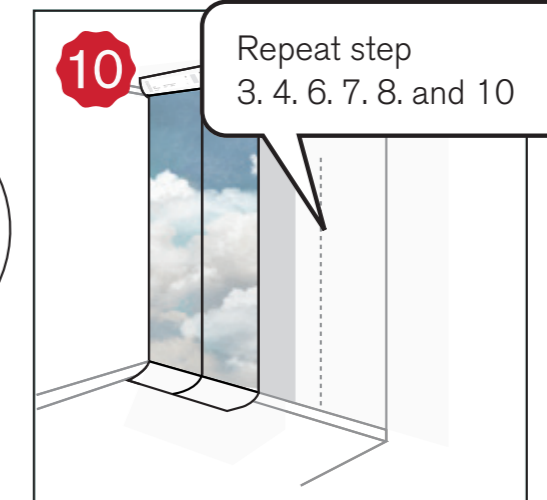

HANGING INSTRUCTIONS

Follow these hanging instructions and your wallpaper will be up in no time!

→|← = STRAIGHT MATCH

1

45 CM