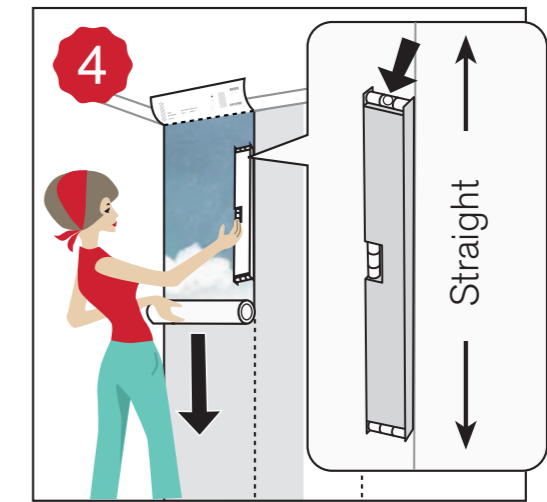

HANGING INSTRUCTIONS

Follow these hanging instructions and your wallpaper will be up in no time!

→|← = STRAIGHT MATCH

1

45 CM