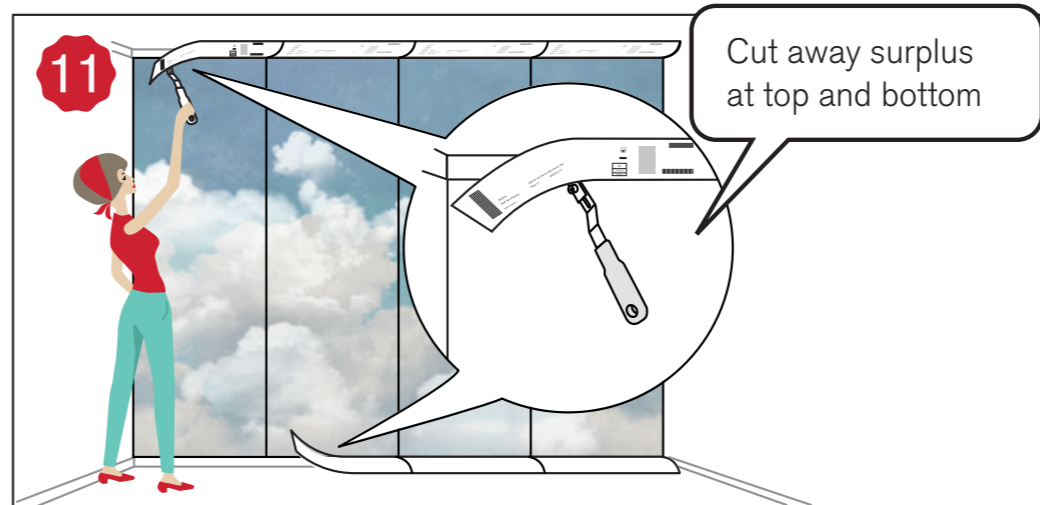

HANGING INSTRUCTIONS

Follow these hanging instructions and your wallpaper will be up in no time!

→|← = STRAIGHT MATCH

1

45 CM