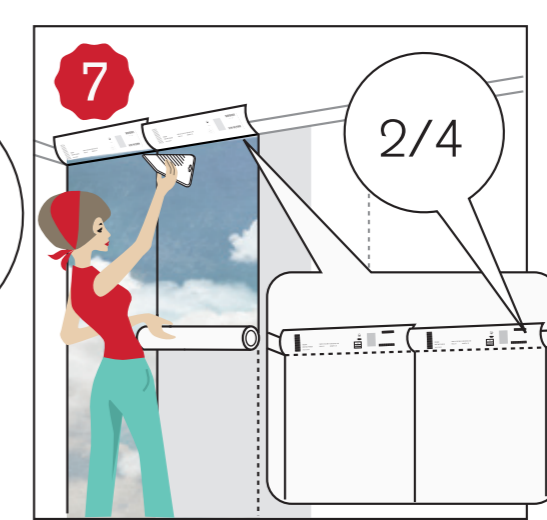

HANGING INSTRUCTIONS

Follow these hanging instructions and your wallpaper will be up in no time!

→|← = STRAIGHT MATCH

1

45 CM