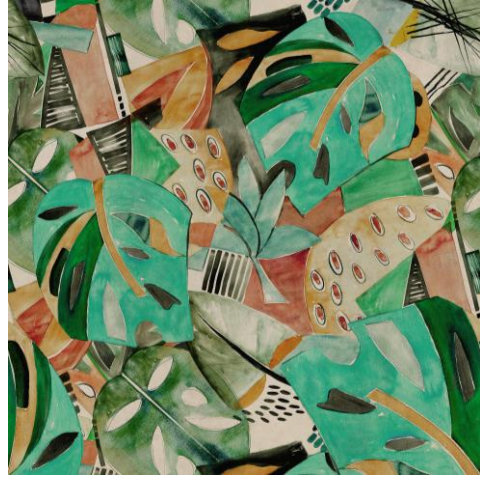

The **UXMAL** design invokes the pyramid shape of the famous Maya ruins near Mérida, the **EL PALMAR** motif is inspired by the exotic palm tree species *Livistona Benthami* and represents the untouched flora of the nature park of the same name, while the **MIRADOR** digital print means "the eye-catcher" and at the same time embodies the famous Maya metropolis.

PLAIN

293707

293714

293721

293738

293745

293752

293769

293776

293783

293790

293806

293813

293820

293837

MURALS

LUIS BARRAGÁN

291093

291086

291116

291109

291277

291307

291376