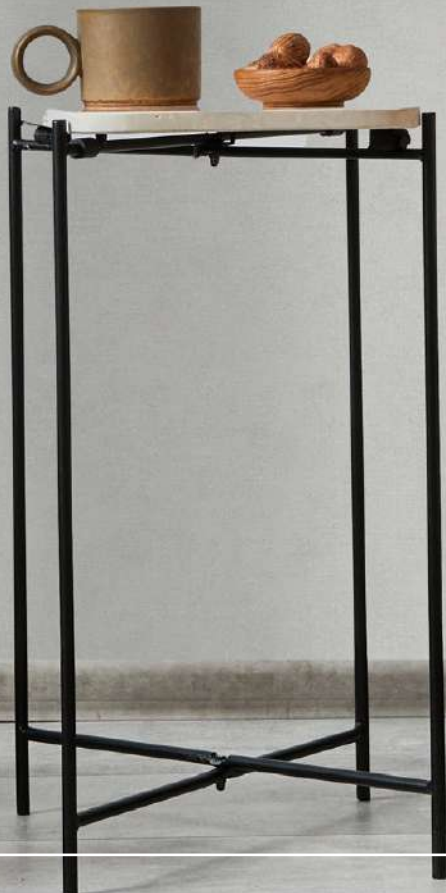

HONPO'S BEST PICK

CONCRETE WABI SABI

HONPO

壁紙屋本舗

CATALOG 2025

25 Collections

Table of Content

About Concrete Wabi Sabi 4

OUR PRODUCTS

Neutral 5

Dark 13

Visit Us 19

ABOUT

Concrete

A versatile wallpaper collection blending the sleek, industrial appeal of concrete textures with the organic, matte finish of Wabi Sabi. Perfect for creating modern, minimalist interiors with a touch of Wabi-Sabi elegance, these wallpapers offer a balance of edgy sophistication and natural warmth.

Concrete Wabi Sabi wallpaper aligns with the rising interest in natural, organic design and the Wabi-Sabi trend. It's favored for its ability to create a cozy, lived-in feel while maintaining a stylish and timeless look.