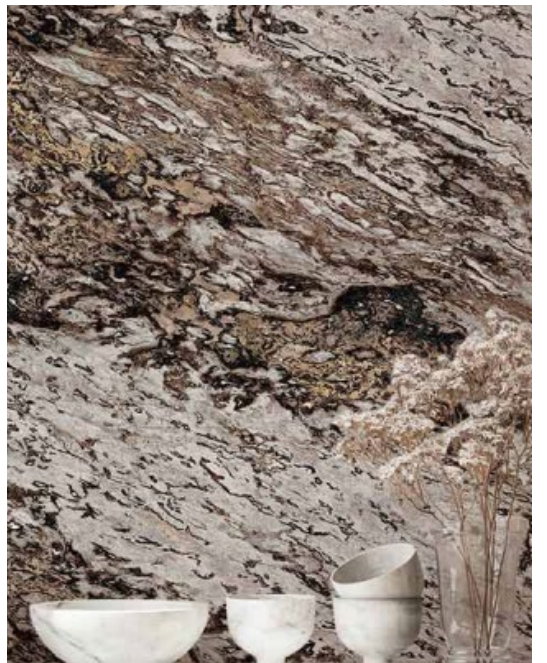

### COLOR VARIATIONS

CHOCOLATE & COPPER

CLAY

BLACK & GOLD

EMERALD GREEN

TURQUOISE & GOLD

NAVY BLUE & BEIGE

This beautiful stone wallpaper recalls the sandstone villages of the Cotswolds region, whilst the gold metallic wallpaper backing elevates the design. Perfect for giving elegance to your restaurant.