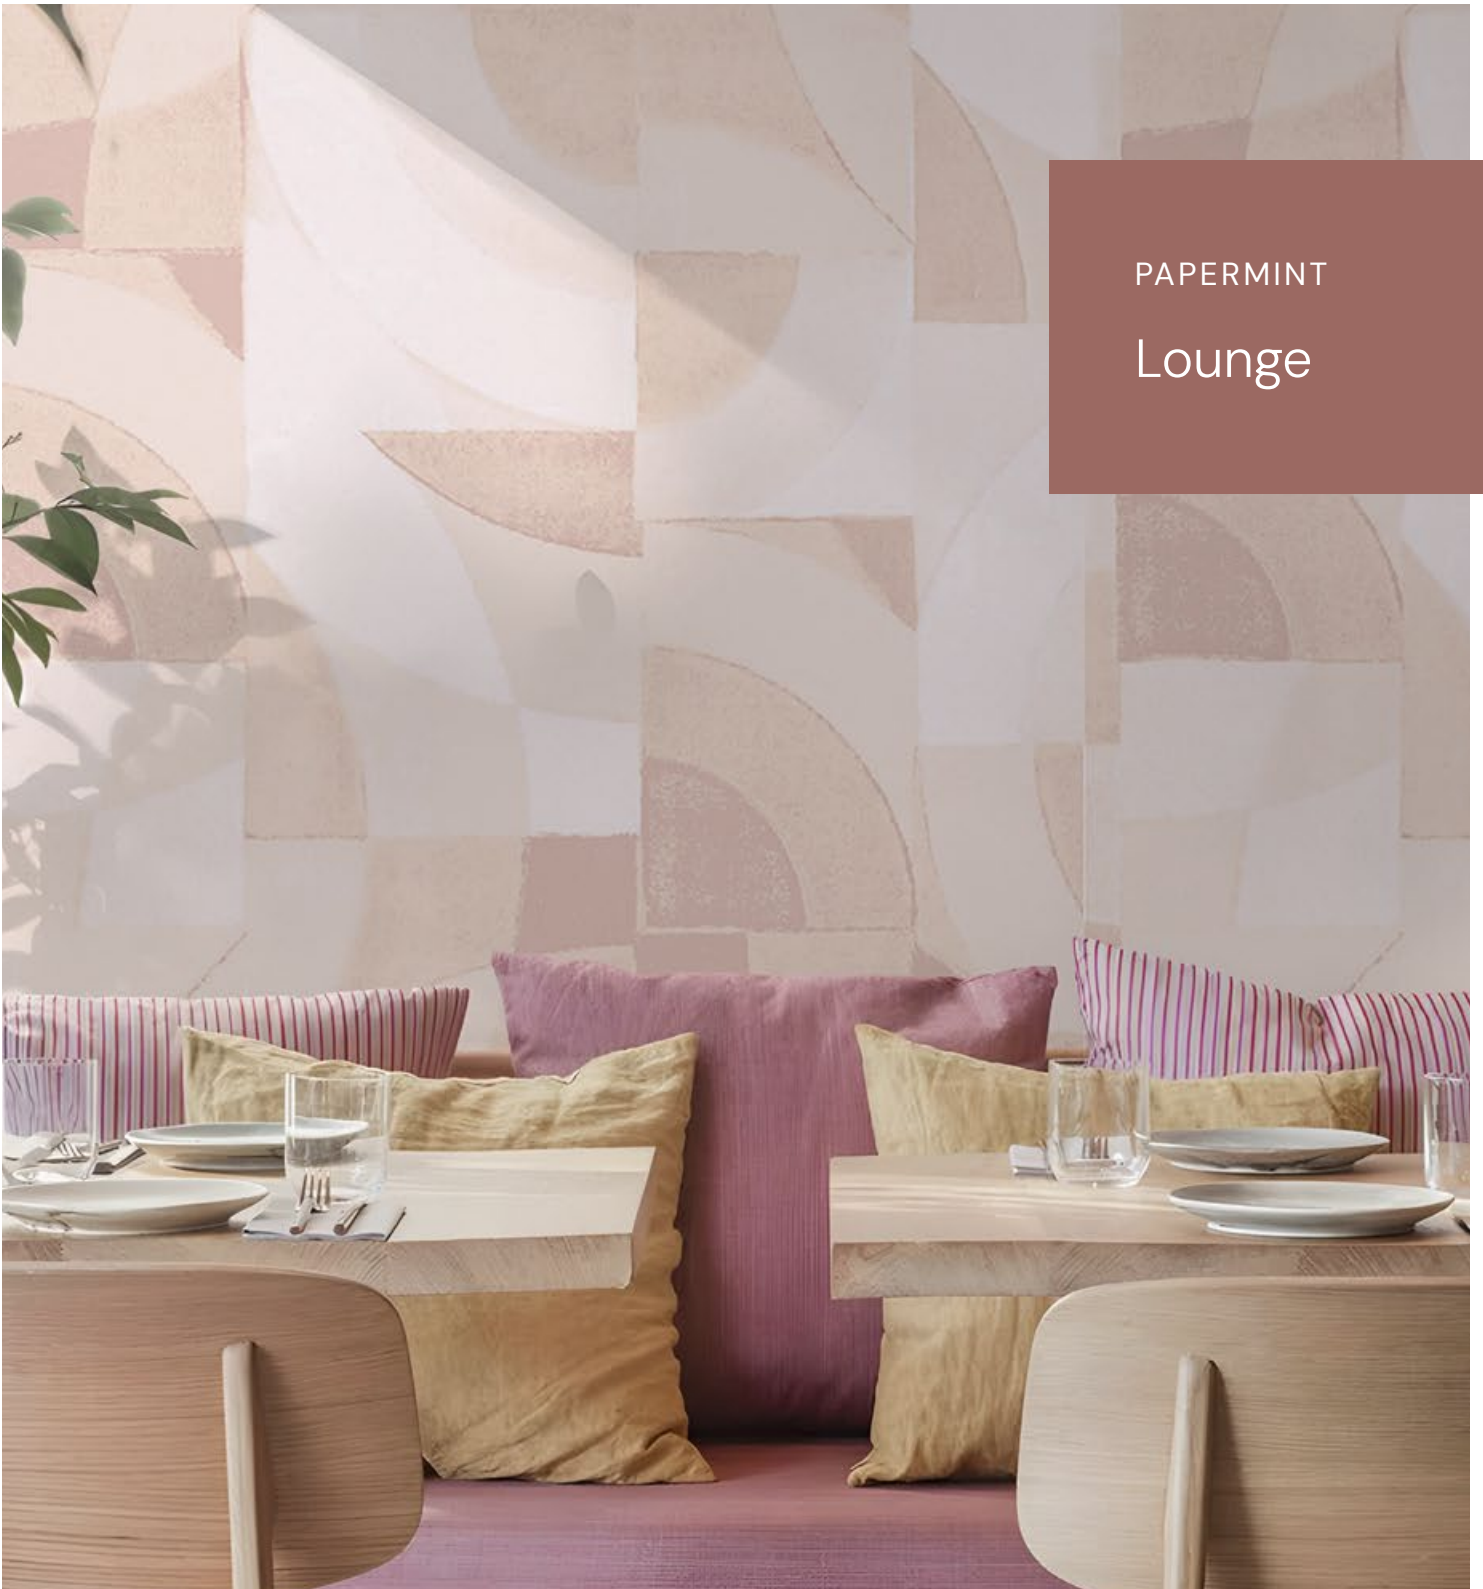

COLOR VARIATIONS