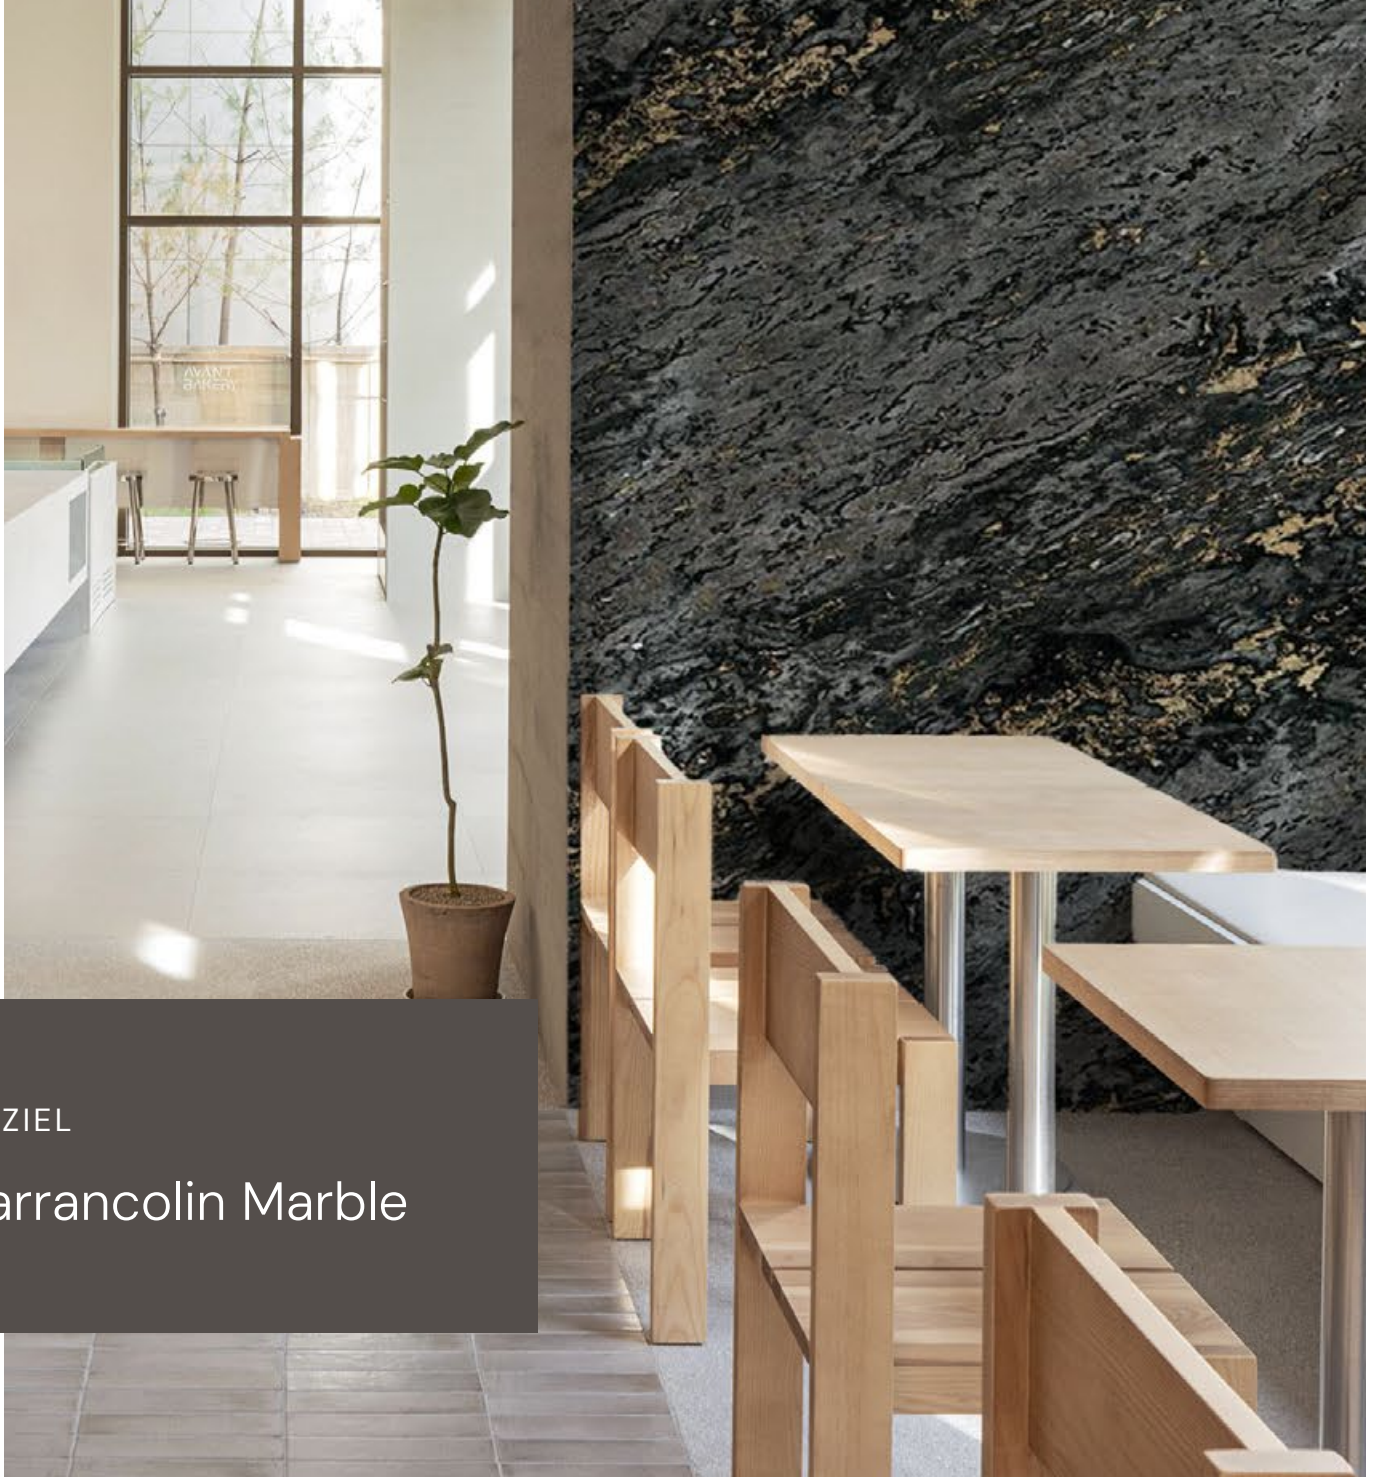

KOZIEL

Sarrancolin Marble

Elegant and timeless, contemporary and classic at the same time: the marble reappears brilliantly from the past.

COLOR VARIATIONS