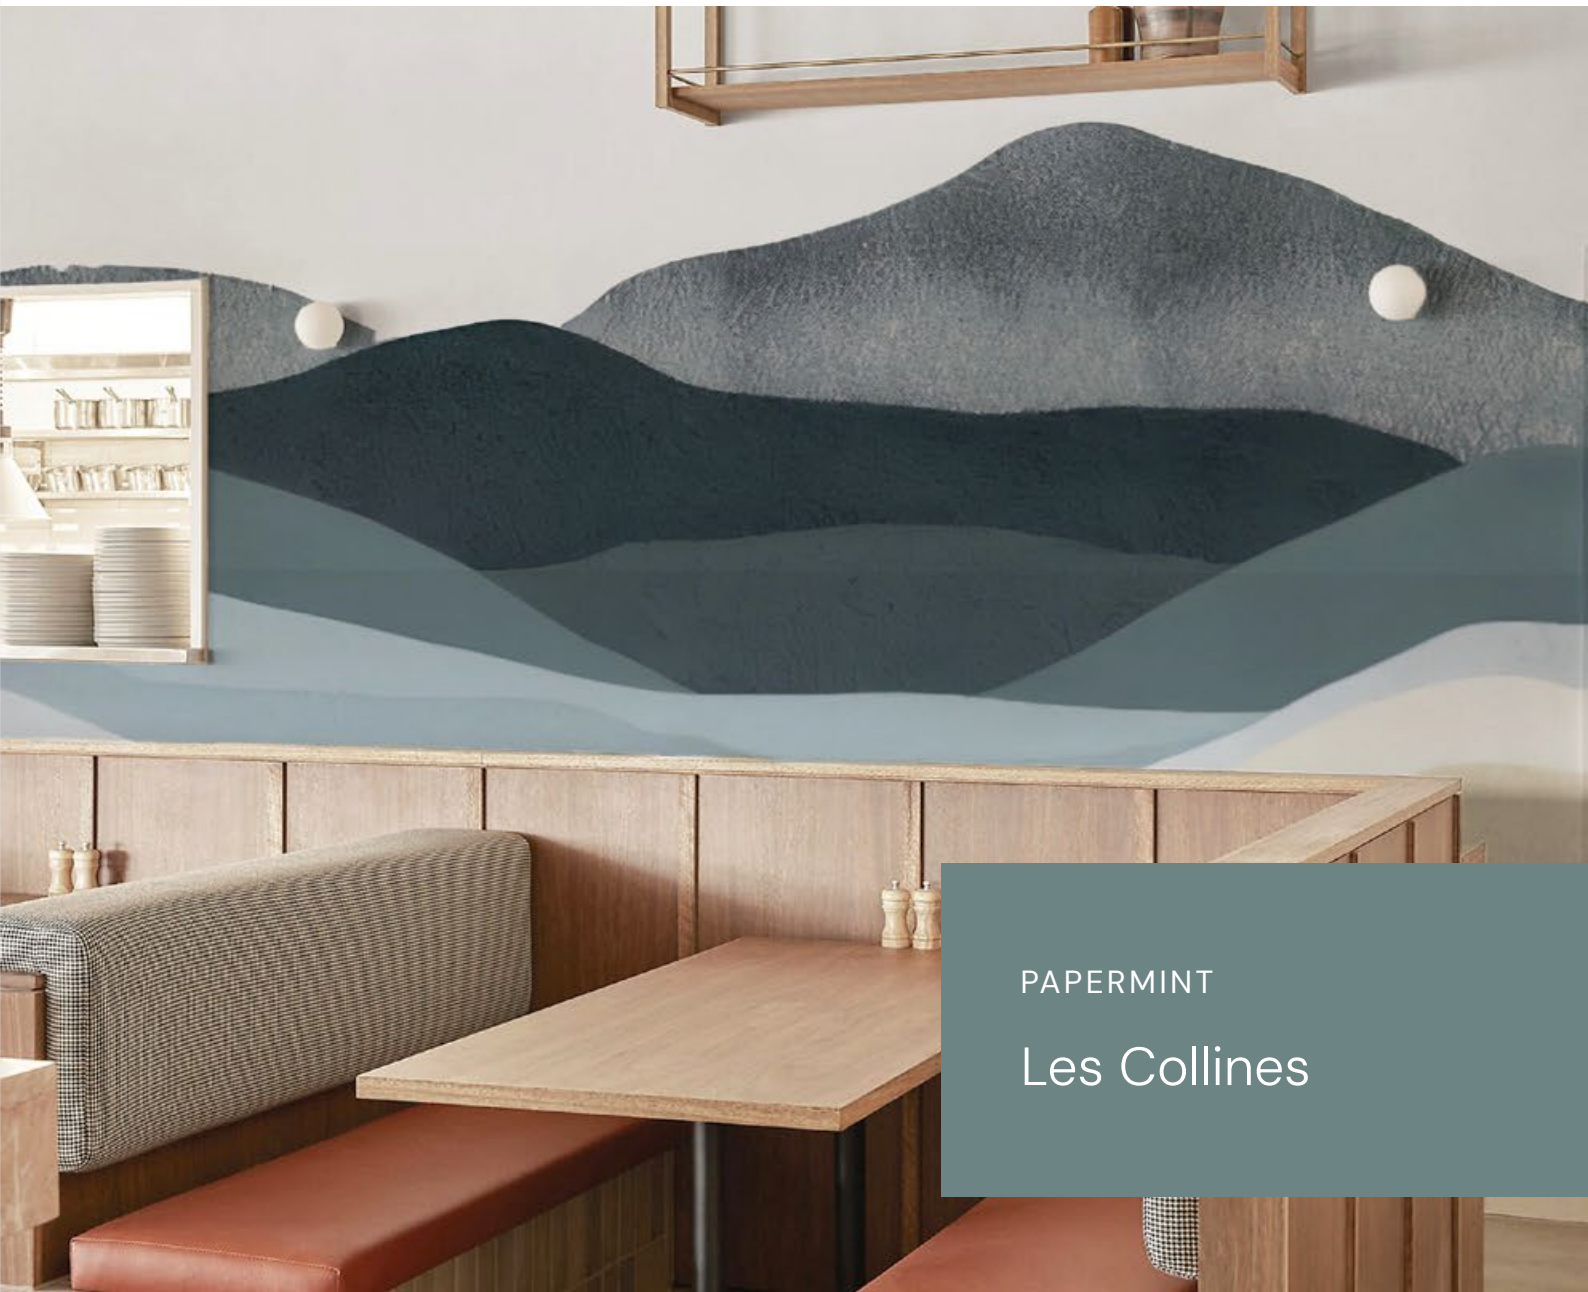

PAPERMINT

Les Collines

Create a welcoming and inviting dining experience with this textured mountain wallpaper. Its earthy tones and calming presence subtly enhance the dining experience, leaving customers feeling refreshed and satisfied.

COLOR VARIATIONS