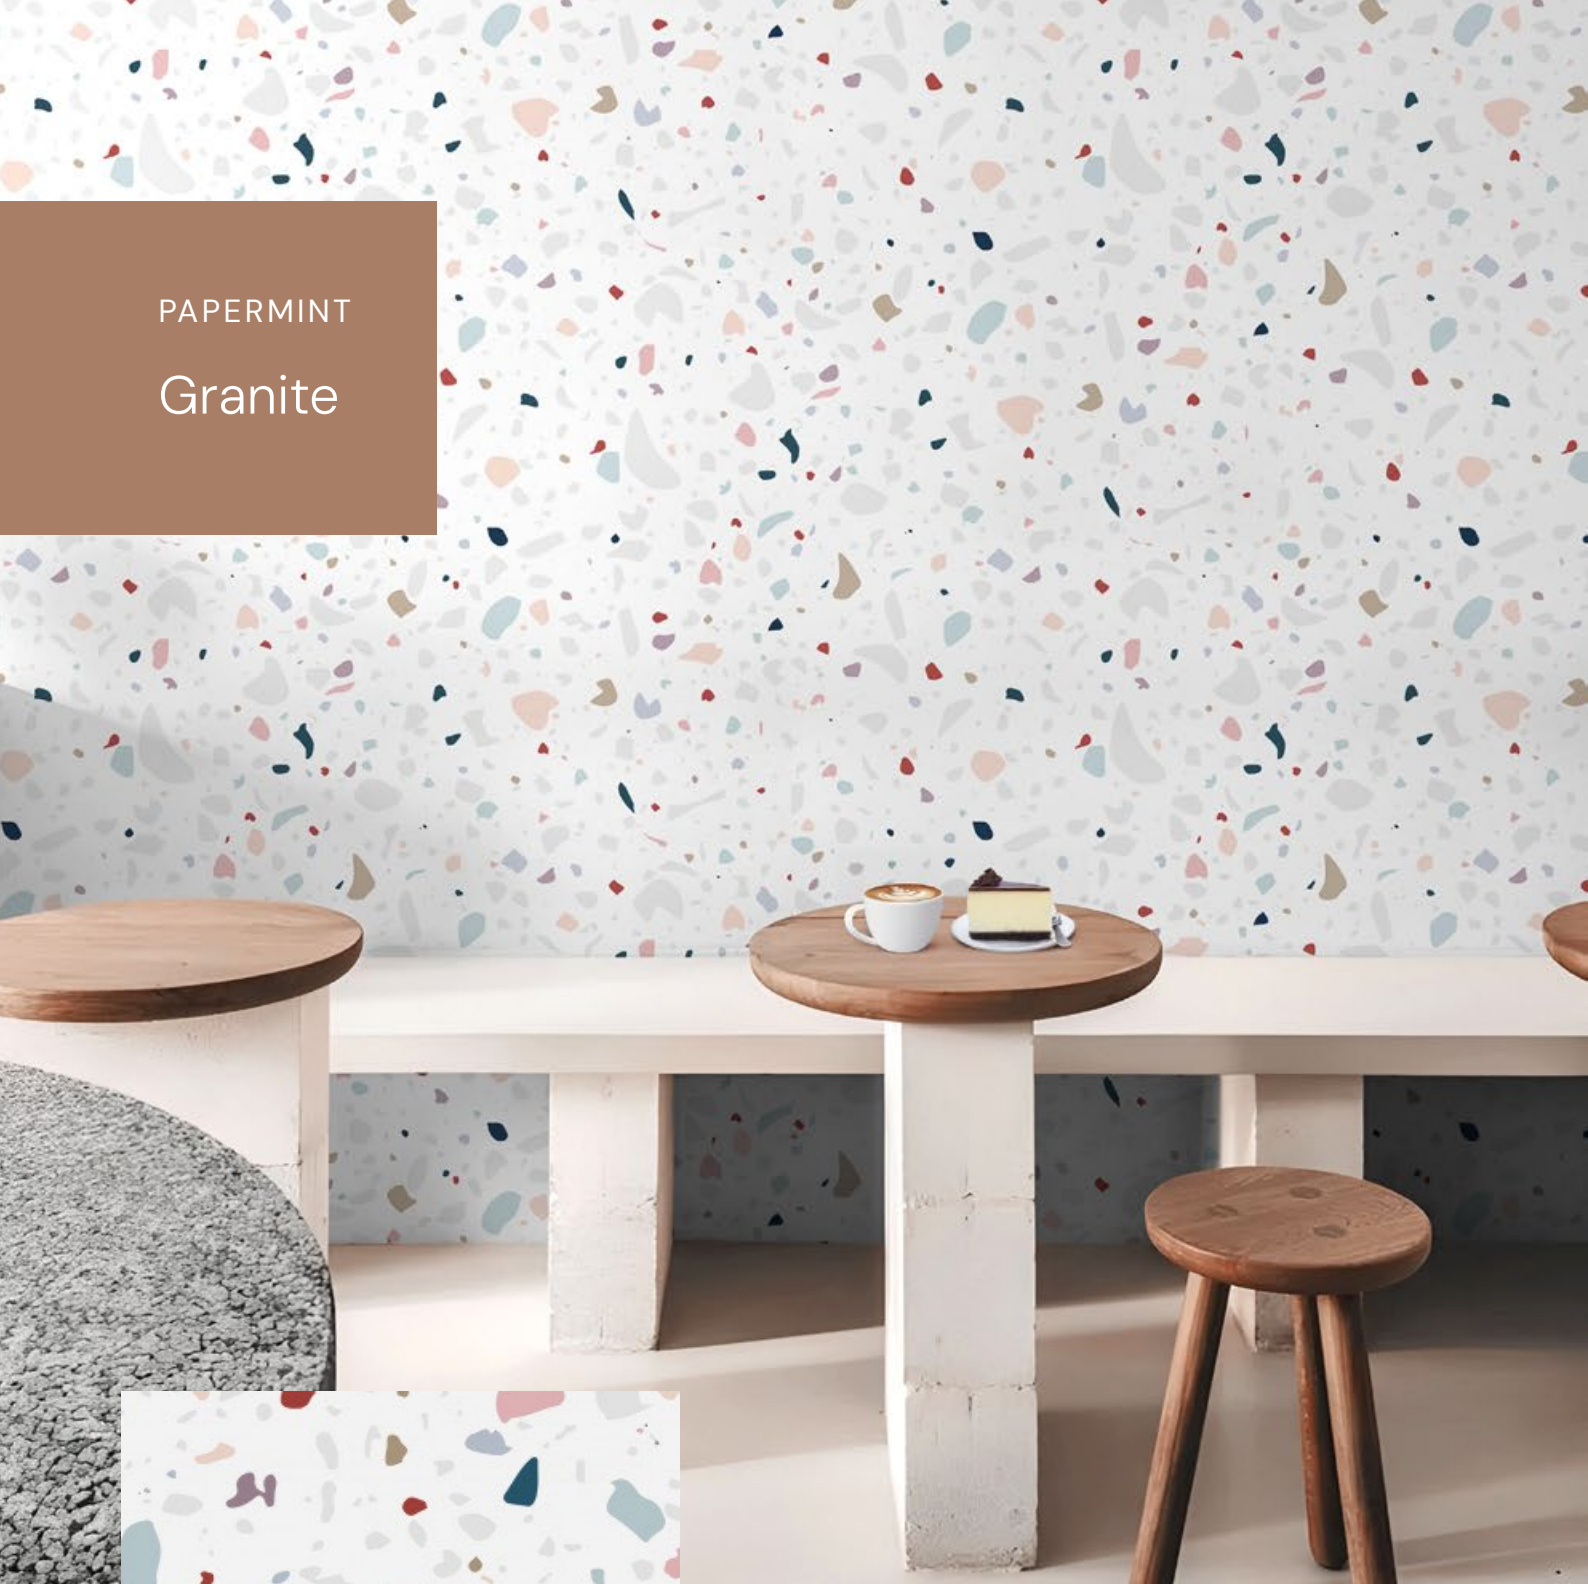

#### COLOR VARIATIONS

2121112

PARATO

CVLTO

PAPERMINT

Granite

A raw and colorful design, discover the Granite setting. The products are made in France and available in several sizes, range and colors.

#### COLOR VARIATIONS

MULTICOLOR  
WHITE

CELADON

PARATO  
Moderna

a bold, modern choice crafted with elegance and sophistication. The subtle hues, warm tones and bold patterns of Moderna create a timeless atmosphere, perfect for any contemporary or transitional home.