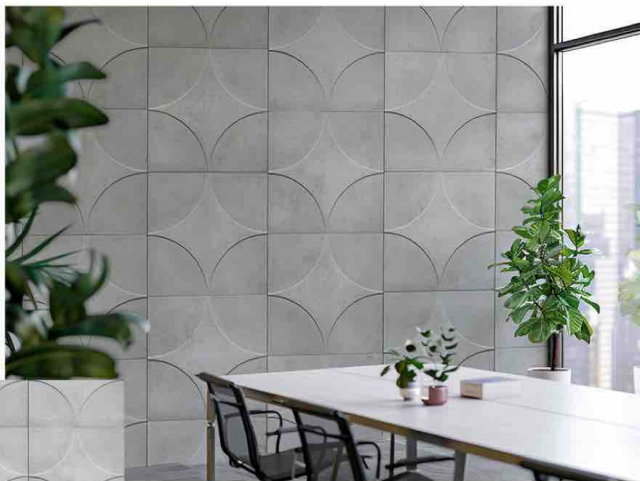

Circle Moulded Concrete

NDE-01