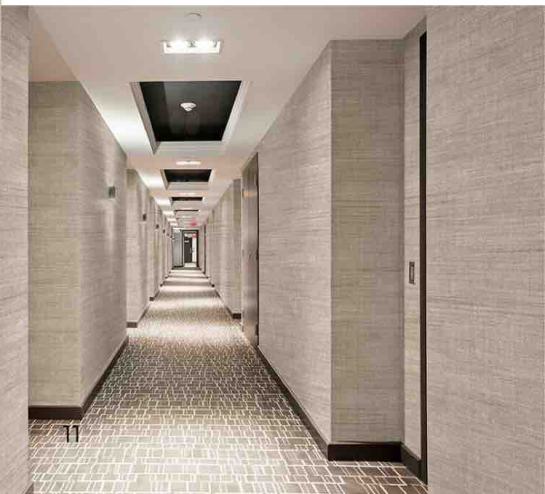

SIGNATURE CANVAS

24503