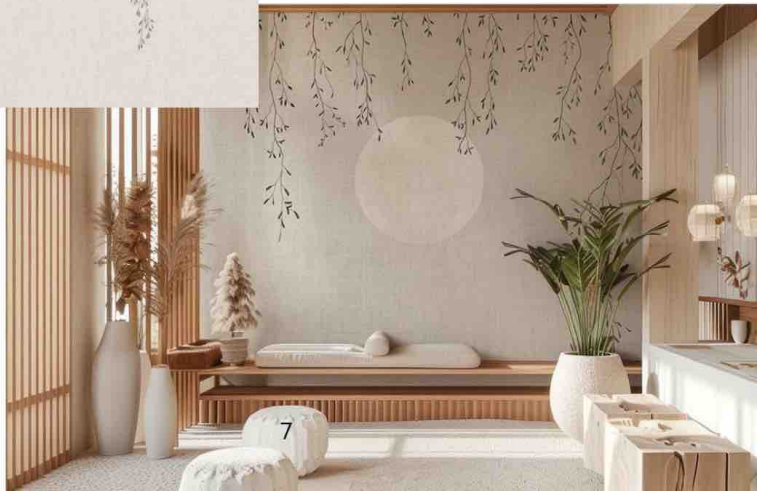

HOTEL WALLPAPER

MODERN LUXURY

CONTENT

About	2
Lush Greenery	3
Zen	6
Modern Luxury	10

Interior design is vital when it comes to creating a positive experience for guest, planners, their attendees, staffs and anyone who steps into your propertie. Our collection sparks the right ambience and need to sustain demanding condition, for years and daily basis.

CLASSIC HUA TREES

GREY

ENSO ZEN

BEIGE

SEA WAVES

WP30061

BATIK BOEKET

BEIGE

A modern interior space featuring a wall with a complex, repeating geometric pattern of interlocking hexagons and octagons in shades of brown and grey. A staircase with light-colored stone steps and a dark wood handrail is visible on the right. A chandelier with multiple small, round, gold-colored lights hangs from the ceiling in the upper left corner. The overall aesthetic is sophisticated and contemporary.