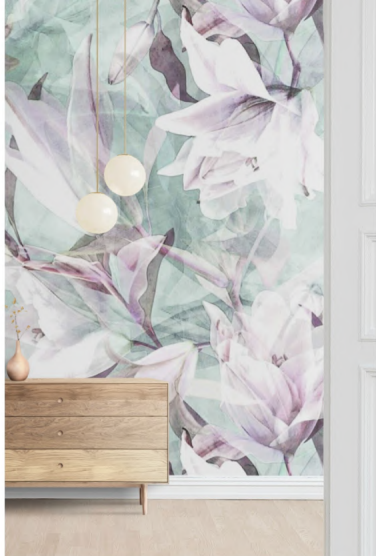

This wallpaper showcases a graceful arrangement of lilies in soft pastel tones, set against a calming mint-green background. Its delicate design exudes elegance and freshness, perfect for creating a serene and stylish ambiance in any room.