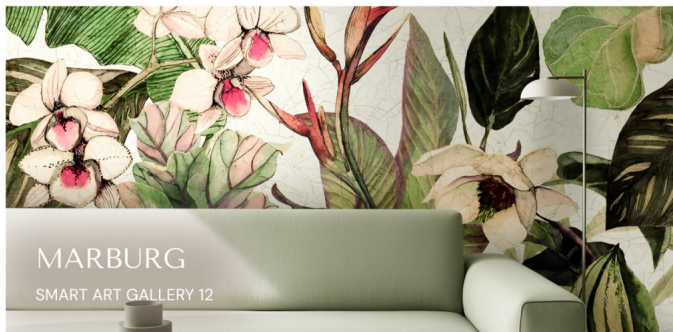

PAPPERMINT

LEWIS

MARBURG

SMART ART GALLERY 12

This wallpaper features a vivid tropical design with lush greenery, blooming orchids, and exotic foliage, creating a vibrant and lively jungle inspired atmosphere.