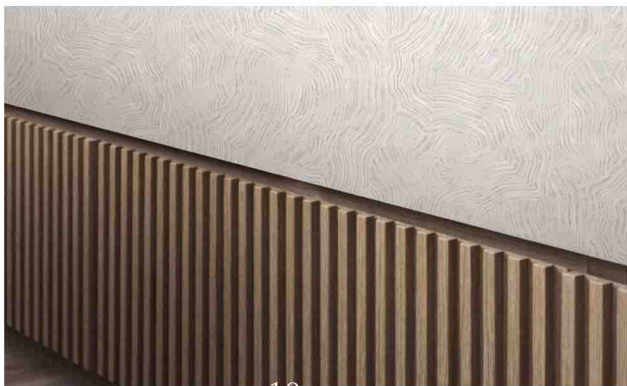

Stunning abstract grey marble to elevate any space.

LPM009-X

MARBLE

The classic white and black marble design never fail to impress.

Nature

Talamanca | 11041

NATURE

A vintage touch and a glamorous twist, inspired by natural materials.

Seashell Beige 65003

NATURE

Shimmery reminiscent of reflections on a surface that is wet from the sea.

Textured
Plain

Dalia | 101105

TEXTURED PLAIN

Beautiful minimalist textile
pattern full of abstract
squared lines.

Dalia | 100303

TEXTURED PLAIN

Elegant texture of carved
abstract lines.

Rusty

115722

RUSTY

Luxurious, rusty dark
concrete imitation.