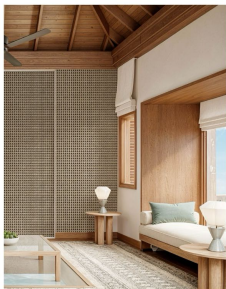

MARBURG STRUKTURA 1145751

Transform any room into a feel-good area with this non-woven wallpaper from the "Struktura" collection by Marburg, featuring a rattan wicker or weave look. The pattern is inspired by the beauty of nature, materials and textures and imitates the style of rattan wickerwork furniture. It radiates calm, coziness and harmony.