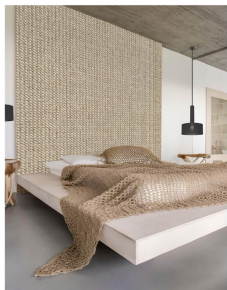

MARBURG TRAVERTINO DESIGN VII

Transform any room into a feel-good area with this non-woven wallpaper from the "Struktura" collection by Marburg, featuring a rattan wicker or weave look. The pattern is inspired by the beauty of nature, materials and textures and imitates the style of rattan wickerwork furniture. It radiates calm, coziness and harmony.

COLOR OPTIONS

1145752

1145753

1145754