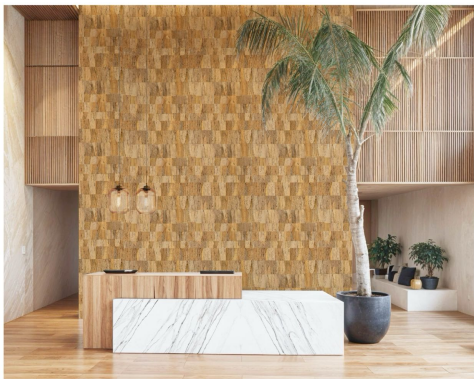

HONPO CALM TROPICAL FOREST

This wallpaper design is tailor-made for tropical resorts, capturing the essence of a serene jungle scene. It features lush greenery, exotic foliage, and a calming tropical vibe, offering a perfect escape into nature. The intricate details of vibrant palm fronds, dense tropical leaves, and soft, inviting hues create an immersive atmosphere that transports guests to a tranquil haven. Ideal for resort spaces, this design enhances the surrounding environment, bringing the beauty of the jungle indoors. Its soothing aesthetic helps create a peaceful, luxurious atmosphere, making it a perfect choice for those seeking a serene getaway experience.

MARBURG SMART ART GALLERY 7

The Marburg "Smart Art Gallery 7" wallpaper features a stunning design inspired by tropical leaves and pink flowers, beautifully rendered in watercolor. The delicate, hand-painted style brings a natural, artistic touch to any space. The combination of the lush greenery and soft, vibrant pink flowers makes this wallpaper ideal for those looking to infuse their home with a calming yet striking botanical theme. Its high-quality material ensures durability and easy application, making it a perfect choice for adding a touch of elegance and creativity to your interior.

COLOR OPTIONS

1145748

1145749

1145750

MARBURG HORUS II DESIGN 1132139

Transform any room into a feel-good area with this non-woven wallpaper from the "Struktura" collection by Marburg, featuring a rattan wicker or weave look. The pattern is inspired by the beauty of nature, materials and textures and imitates the style of rattan wickerwork furniture. It radiates calm, coziness and harmony.