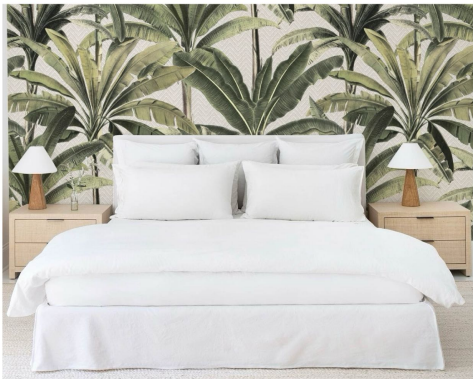

COLOR OPTIONS

Blue

Green

Pink

Brown

ARTE
PALMERA 11140
ESSENTIALS TRAVELLERS

Elegantly timeless wallpaper featuring a subtle touch of vintage charm and glamorous accents, perfectly suited for tropical resorts, drawing inspiration from natural materials to create a serene and luxurious atmosphere.