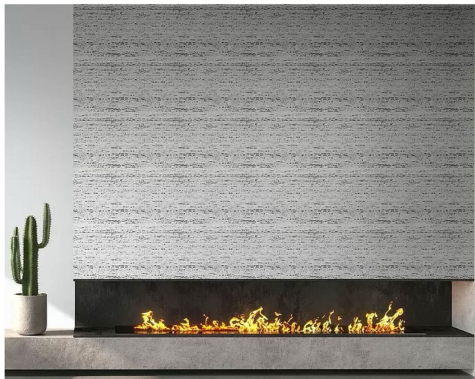

COLOR OPTIONS

1145739

1145740

1145742

MARBURG BOTANICA 1133957

This wallpaper made by Marburg will transform your home into a classy oasis of well-being and coziness. The design features a wood-look pattern and is visually hardly distinguishable from real wood panels. The sophisticated embossing and the natural coloring give the wallpaper out of the collection "Botanica" an authentic look and feel.