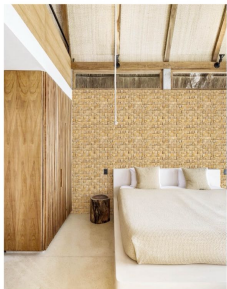

MARBURG STRUKTURA VIII

Transform any room into a feel-good area with this non-woven wallpaper from the "Struktura" collection by Marburg, featuring a woven raffia look. The pattern is inspired by the beauty of nature, materials and textures and imitates woven or braided raffia. It radiates calm, coziness and harmony.

COLOR OPTIONS

1145739

1145740

1145742