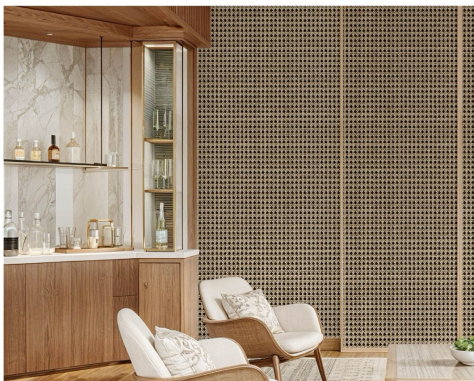

MARBURG STRUKTURA 1145751

Transform any room into a feel-good area with this non-woven wallpaper from the "Struktura" collection by Marburg, featuring a rattan wicker or weave look. The pattern is inspired by the beauty of nature, materials and textures and imitates the style of rattan wickerwork furniture. It radiates calm, coziness and harmony.