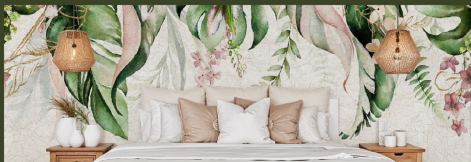

Thank You.

for more further informations,
please contact us

Phone : +62 8186 7223

Website : www.honpo.com.sg