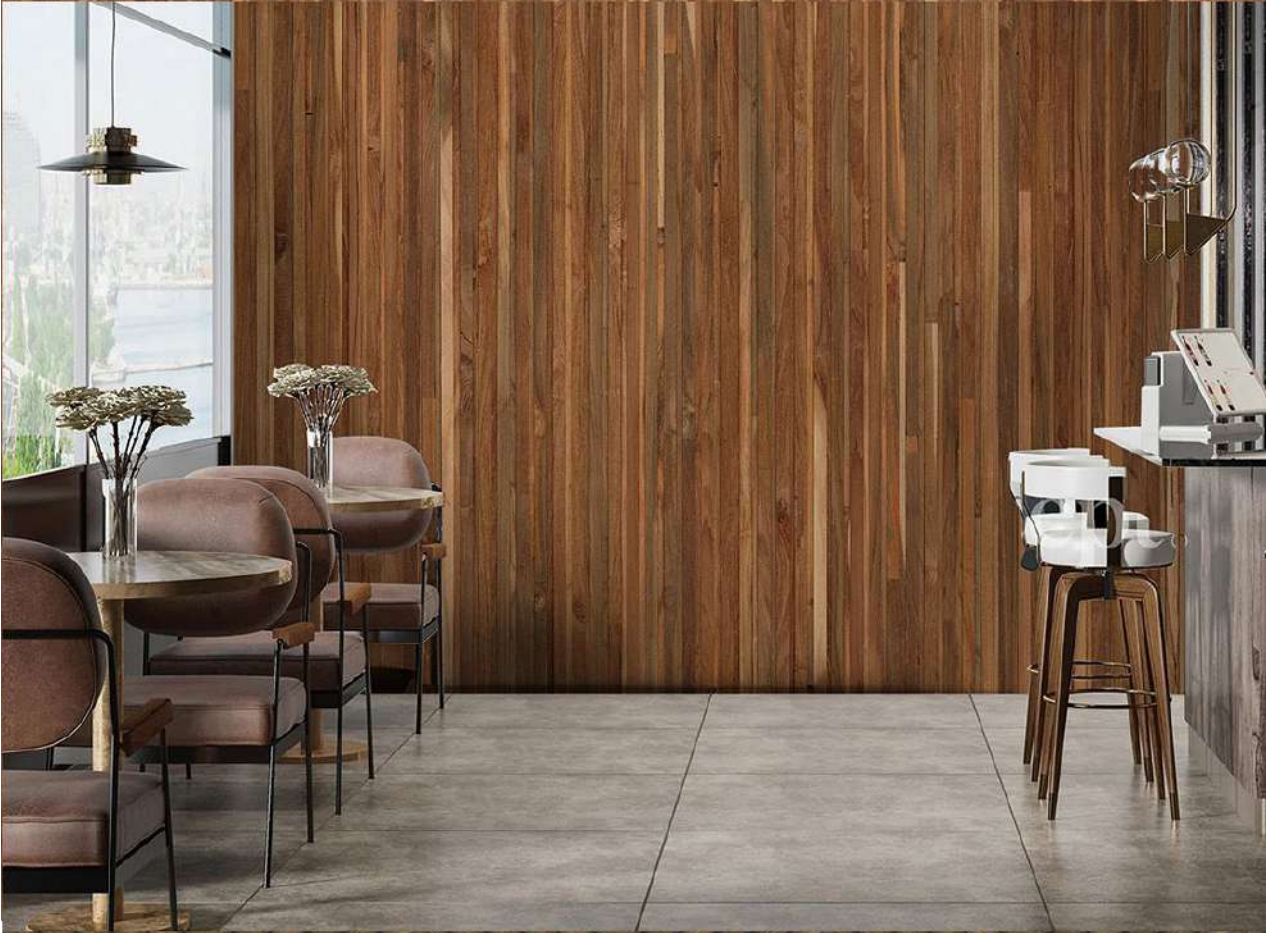

Nlxl - Tim-05